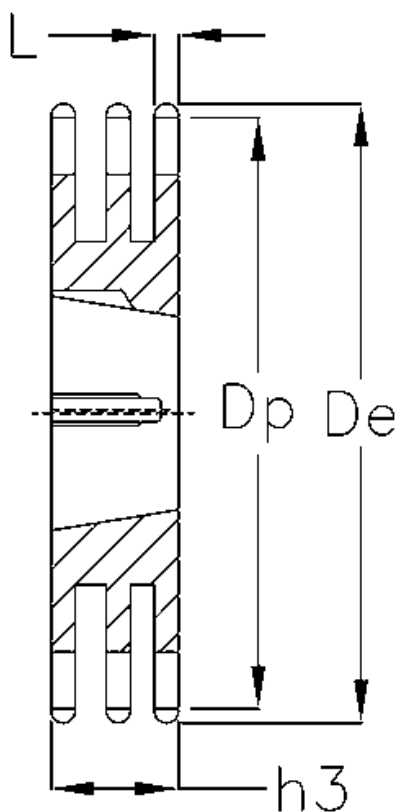

Article number: 616033008017

Description: Taperbored sprocket 16 B-3 Z=17 triplex
for bushing 2517

Measures

Bush = 2517
C = 2.5
Chain = -
Chain size = 1" x 17,02 mm
De = 149
Dp = 138.22
H = 79.6
h3 = 79.6

Material = Stål
Number of teeth = 17